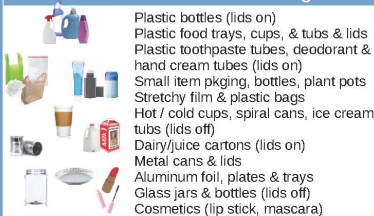

Waste Sorting Guide

Paper / Fibre - Blue Bag 1

No plastic, disposable cups, milk cartons; Must be clean and dry

Containers - Blue Bag 2

No paper, plastic cutlery or straws; Must be rinsed and cleaned

Enviro-Depots

Lids on, clean and dry, no absorbent pads or film wrap on meat trays

Organics Green Cart

No plastic, metal, glass, cigarette butts, ashes, feces or cat litter

Waste Clear Bag

Household Hazardous Waste

Contact waste authority or municipality for residential drop-off locations