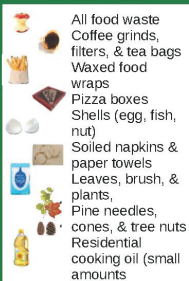

Waste Sorting Guide

Paper / Fibre - Blue Bag 1

No plastic, disposable cups, milk cartons; Must be clean and dry

Containers - Blue Bag 2

No paper, plastic cutlery or straws; Must be rinsed and cleaned

Enviro-Depots

Lids on, clean and dry, no absorbent pads or film wrap on meat trays

Organics Green Cart

No plastic, metal, glass, cigarette butts, ashes, feces or cat litter

Waste Clear Bag

Household Hazardous Waste

Contact waste authority or municipality for residential drop-off locations